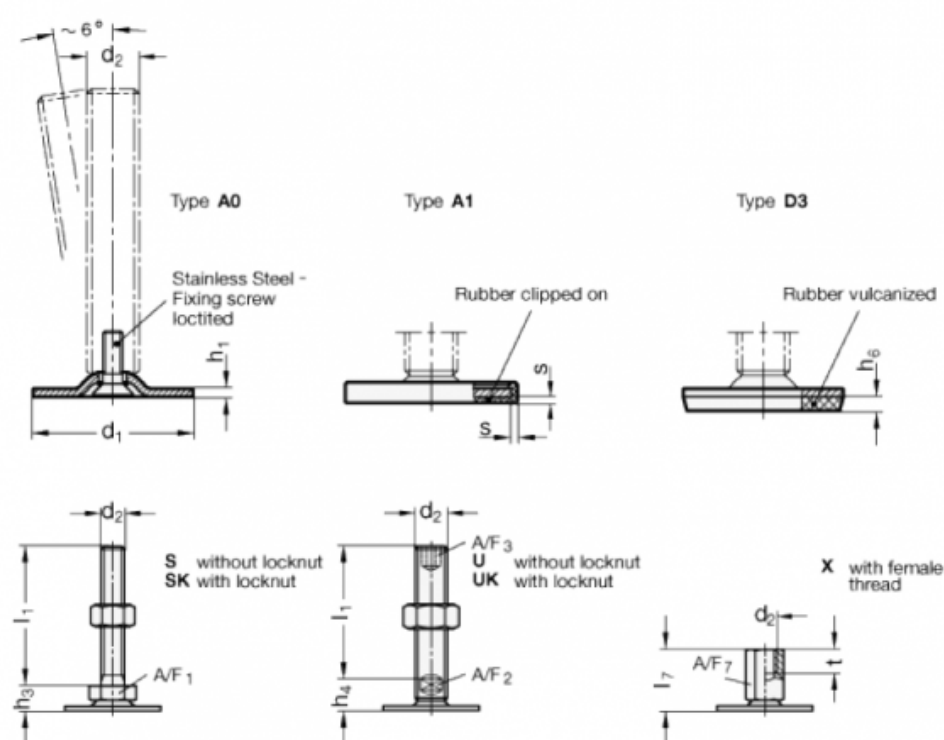

Article number: 204060M840A3S

Description: E+G levelling foot
GN 40-60-M8-40-A3-S

Note: S Without nut, External hexagon at the bottom

Measures

A/F1	= 17
d1	= 60
d2	= M8
h1	= 2.5
h3	= 11
h6	= 4.5
l1	= 40
s	=